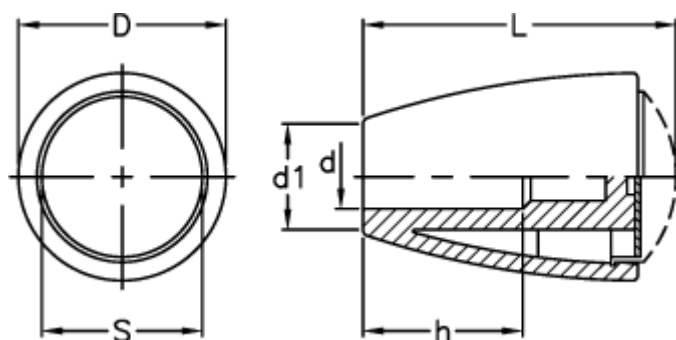

# Data Sheet

Article number: 230400027101

Description: E+G Knob w/transparent cap  
IH.50 N-10-SO

## Measures

---

d = 10

D = 32

d1 = 18

h = 25

L = 49

S = 25